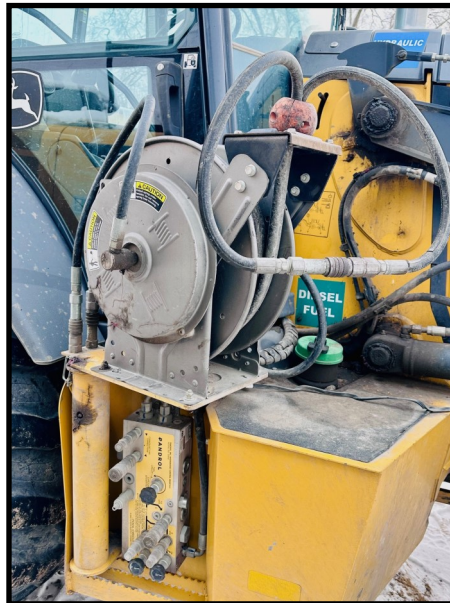

2022 John Deere 310SL Backhoe

Hours: 1831

Stock: 051792

Serial: 1T0310SLHNF423092

Location: Rockford, IL

RCE Specs:

- Boom Protection Plate
- Transmission Guard
- Pandrol Tool Circuit
- 60" Rail Forks
- TAG Cribbing Thumb

John Deere Specs:

- FT4 Engine
- Limited Slip Mechanical Front Wheel Drive
- Extendible Dipperstick
- Aux Hydraulics w/ 2-Way Flow
- 1.3 CU YD Ldr Cplr Bkt

INTERESTED? Reach out for more information.

sales@rcequip.com www.rcequip.com (866) 472-4570