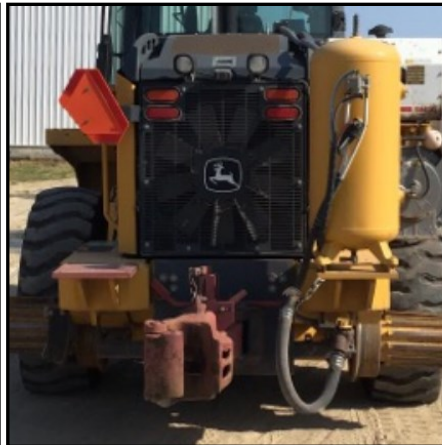

2012 544K Swing Loader

2012 544K Swing Loader

Hours: 5387 (9/28/2023)

Stock: 1513707

Serial:

1DW544KZICE648239

Location: Rockford, IL

RCE Specs:

- RCE Friction Drive Hi-Rail System
- RCE Front End with 200 Degree Turn-table
- 14,500 Lift Capacity
- Train Air w/ Car Coupler
- Tool Circuit
- Front Coupler - 416 Interchange
- Includes Tote Boom & Bucket

John Deere Specs:

- Cab w/ AC
- iT4 Engine
- 5000-Hour Service and Check Over Recently Completed

INTERESTED? Reach out for more information.

sales@rcequip.com www.rcequip.com 866-472-4570