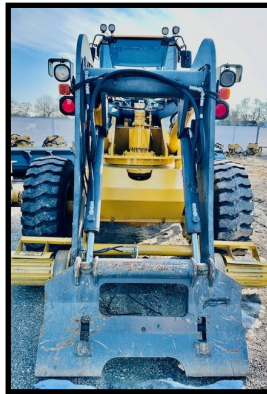

2015 544K Swing Loader

2015 544K Swing Loader

Hours: 2040 (11/30/23)

Stock: 1513850

Serial: 1DW544KZKFE667053

Location: Rockford, IL

RCE Specs:

- RCE Friction Drive Hi-Rail System
- RCE Front End w/ 200 Degree Turn Table
- 16" Rail Wheels
- 14,500 Lifting Capacity
- Front Coupler—416 Interchange

John Deere Specs:

- John Deere 6068H Engine
- EPA iT4 Certified
- Cab w/ AC
- 2000 Hr Service and Check Over Recently Completed

INTERESTED? Reach out for more information.

sales@rcequip.com www.rcequip.com (866) 472-4570