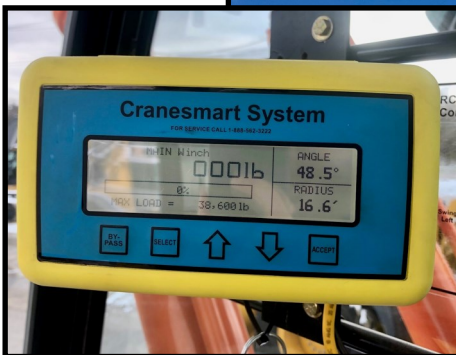

2015 ZX350 Track Boom

2015 ZX350 Track Boom

Hours: 2775 (11/27/23)

Stock: 1313877

Serial:

1FFDDR70LFF940020

Location: Wauconda, IL

RCE Specs:

- 24.5' Crane Boom
- Swivel Beak
- 15K Braden Winch w/ Hydraulic Motor
- Cranesmart System
- 45,000lb Max Load

John Deere Specs:

- FT4 Engine
- ZXLink Telematics
- 32" (800 mm) Tracks
- Cab w/ AC
- Pattern Changer